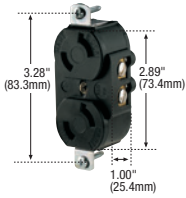

Hart lock industrial grade 15A locking devices

Product description

2-pole, 2-wire non-grounding
15A, 125V/AC
NEMA L1-15

7540

Industrial grade plugs & connectors

Rating A	V/AC	NEMA	Description	Cord diameter	Color	Plug catalog no.	Connector catalog no.	
15	125	L1-15	Straight body	0.31-0.47" (7.9-11.9mm)	BK	□ 7546	—	
			Straight body	0.30-0.56" (7.5-14.3mm)	BK	—	□ 7506	

Industrial grade receptacles

Rating A	V/AC	NEMA	Description	Color	Single receptacle	Duplex receptacle		
15	125	L1-15	Standard industrial	BK	□ CWL115R	—		
			Standard industrial	BK	—	□ 7540		

Industrial grade flanged inlets & outlets

Rating A	V/AC	NEMA	Description	Color	Flanged inlet	Flanged outlet		
15	125	L1-15	Standard industrial	BK & W	□ CWL115FI	□ CWL115FO¹⁾		

¹⁾Only UL Listed

Accessories for NEMA L1-15 locking devices

Description	Catalog no.		
Diecast aluminum single receptacle cover, vertical mount, for FS/FD Boxes	□ 7420		
Glass-filled nylon flanged inlet/outlet cover, vertical mount, for 15A devices	□ WP1		

Dimensional information:
C-79, C-80

Plug & connector specification information:

NEMA K1-15: C-85

Receptacle specification information:

NEMA K1-15: C-87

NEMA K1-15: C-88

Color information:

BK (Black), W (White)

Compliances, specifications and availability are subject to change without notice.