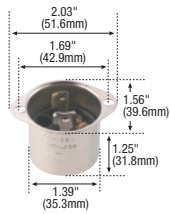

Hart lock industrial grade 15A locking devices

Product description

2-pole, 2-wire non-grounding
15A, 125V/AC
NEMA L1-15

CWL115FI

Industrial grade plugs & connectors

Rating A	V/AC	NEMA	Description	Cord diameter	Color	Plug catalog no.	Connector catalog no.	
15	125	L1-15	Straight body	0.31-0.47" (7.9-11.9mm)	BK	□ 7546	—	
			Straight body	0.30-0.56" (7.5-14.3mm)	BK	—	□ 7506	

Industrial grade receptacles

Rating A	V/AC	NEMA	Description	Color	Single receptacle	Duplex receptacle		
15	125	L1-15	Standard industrial	BK	□ CWL115R	—		
			Standard industrial	BK	—	□ 7540		

Industrial grade flanged inlets & outlets

Rating A	V/AC	NEMA	Description	Color	Flanged inlet	Flanged outlet		
15	125	L1-15	Standard industrial	BK & W	□ CWL115FI	□ CWL115FO¹⁾		

¹⁾Only UL Listed

Accessories for NEMA L1-15 locking devices

Description	Catalog no.		
Diecast aluminum single receptacle cover, vertical mount, for FS/FD Boxes	□ 7420		
Glass-filled nylon flanged inlet/outlet cover, vertical mount, for 15A devices	□ WP1		

Dimensional information:
C-79, C-80

Plug & connector specification information:

NEMA K1-15: C-85

Receptacle specification information:

NEMA K1-15: C-87

NEMA K1-15: C-88

Color information:

BK (Black), W (White)

Compliances, specifications and availability are subject to change without notice.