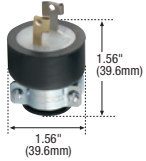

Hart lock industrial grade 15A locking devices

Product description

2-pole, 2-wire non-grounding
15A, 125V/AC
NEMA L1-15

7546